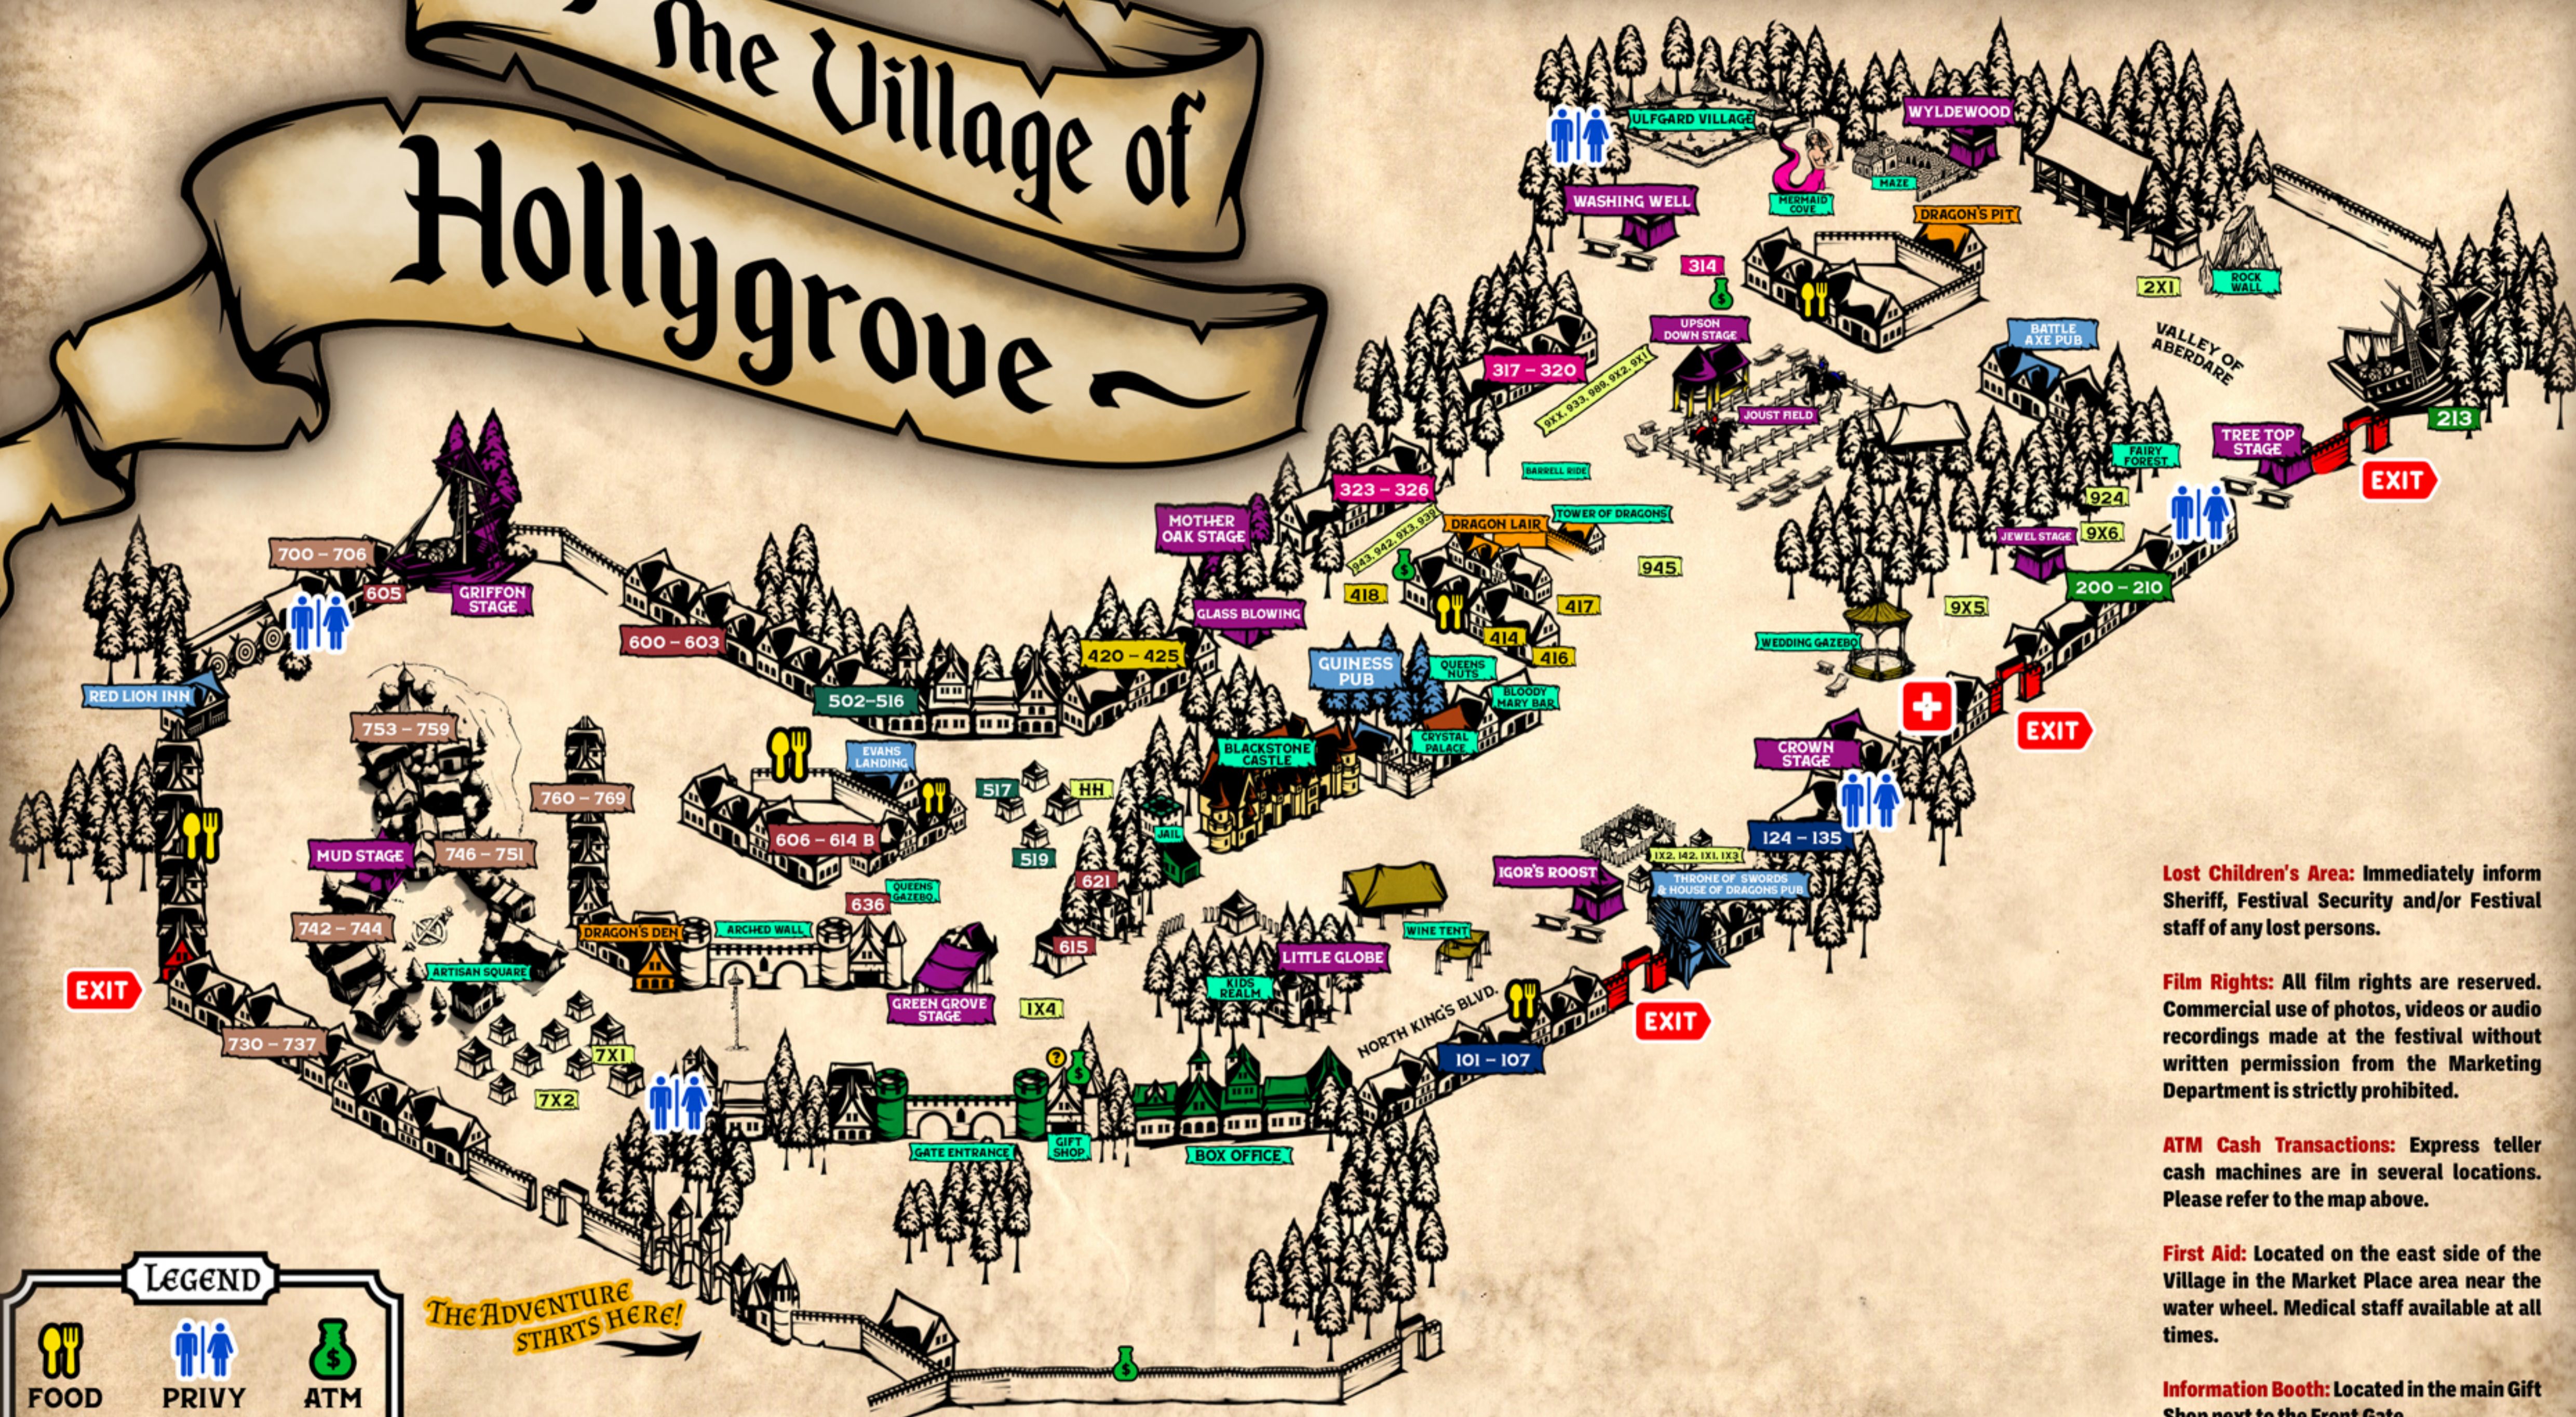

The Village of Hollygrove

Lost Children's Area: Immediately inform Sheriff, Festival Security and/or Festival staff of any lost persons.

Film Rights: All film rights are reserved. Commercial use of photos, videos or audio recordings made at the festival without written permission from the Marketing Department is strictly prohibited.

ATM Cash Transactions: Express teller cash machines are in several locations. Please refer to the map above.

First Aid: Located on the east side of the Village in the Market Place area near the water wheel. Medical staff available at all times.

Information Booth: Located in the main Gift Shop next to the Front Gate.

Safety Services: The Queen's Guards are available in any emergency. They wear yellow tunics with a red cross and carry flagged poles. Individuals with disabilities should direct questions to Safety Services.

LEGEND

- FOOD
- PRIVY
- ATM
- FIRST AID
- EXIT

LOST & FOUND/INFORMATION LOCATED INSIDE GIFT SHOP

LOCATIONS **DRAGON RESTAURANTS**

STAGES **PUBS**

ARTISAN LOCATIONS

- 100'S
- 200'S
- 300'S
- 400'S
- 500'S
- 600'S
- 700'S
- TENTS